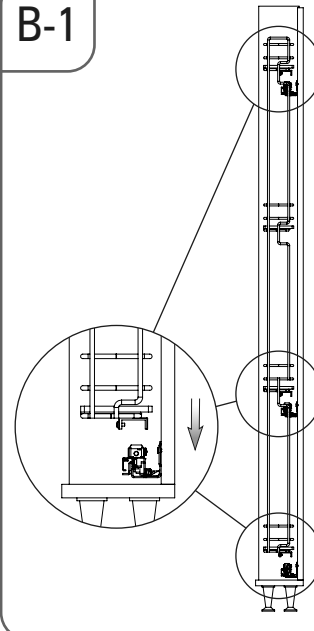

• ÇİFT AÇILIM GİZLİ RAYLI 4 SEPETLİK AHŞAP TABANLI 15 CM ŞİŞELİK MONTAJ ŞEMASI (SAĞ)

• 15 CM BOTTLE HOLDER WITH FULL EXTENSION UNDERMOUNT RAIL AND 4 WOODEN BOTTOM BASKETS MOUNTING INSTRUCTION (RIGHT)

STARAX

A-1

A-2

9x
3.5x16

B-1

C-1

6x
M4x8 YSB

D-1

D-2

16x
3.5x16

E-1

8x
M6x10 YHB

E-2

8x
M6x10 YSB

- ÇİFT AÇILIM GİZLİ RAYLI 4 SEPETLİ AHŞAP TABANLI 15 CM ŞİŞELİK MONTAJ ŞEMASI (SOL)
- 15 CM BOTTLE HOLDER WITH FULL EXTENSION UNDERMOUNT RAIL AND 4 WOODEN BOTTOM BASKETS MOUNTING INSTRUCTION (LEFT)