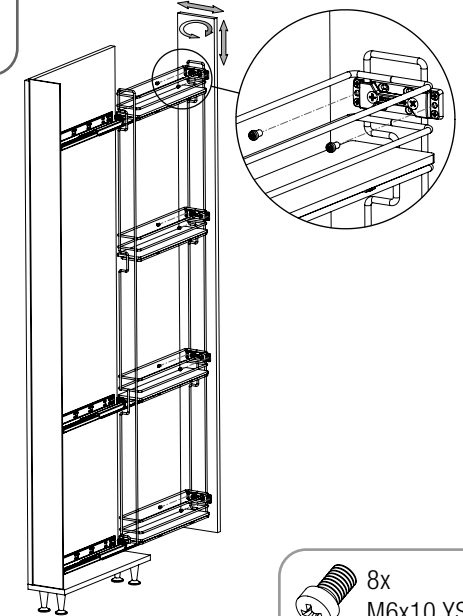

• ÇİFT AÇILIM GİZLİ RAYLI 4 SEPETLİK AHŞAP TABANLI 15 CM ŞİŞELİK MONTAJ ŞEMASI (SAĞ)

• 15 CM BOTTLE HOLDER WITH FULL EXTENSION UNDERMOUNT RAIL AND 4 WOODEN BOTTOM BASKETS MOUNTING INSTRUCTION (RIGHT)

STARAX

A-1

A-2

9x
3.5x16

B-1

C-1

6x
M4x8 YSB

D-1

D-2

16x
3.5x16

E-1

8x
M6x10 YHB

E-2

8x
M6x10 YSB

- ÇİFT AÇILIM GİZLİ RAYLI 4 SEPETLİ AHŞAP TABANLI 15 CM ŞİŞELİK MONTAJ ŞEMASI (SOL)
- 15 CM BOTTLE HOLDER WITH FULL EXTENSION UNDERMOUNT RAIL AND 4 WOODEN BOTTOM BASKETS MOUNTING INSTRUCTION (LEFT)