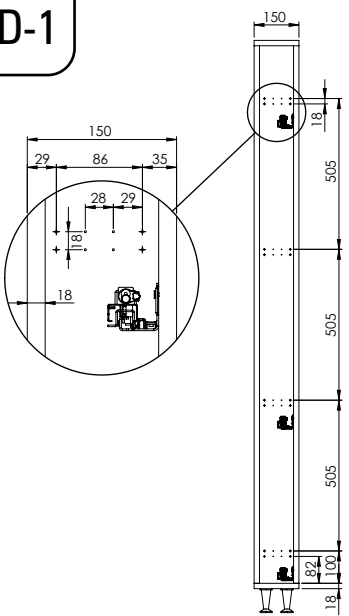

• ÇİFT AÇILIM GİZLİ RAYLI 4 SEPETLİK AHŞAP TABANLI 15 CM ŞİŞELİK MONTAJ ŞEMASI (SAĞ)

• 15 CM BOTTLE HOLDER WITH FULL EXTENSION UNDERMOUNT RAIL AND 4 WOODEN BOTTOM BASKETS MOUNTING INSTRUCTION (RIGHT)

STARAX

A-1

A-2

9x
3.5x16

B-1

C-1

6x
M4x8 YSB

D-1

D-2

16x
3.5x16

E-1

8x
M6x10 YHB

E-2

8x
M6x10 YSB

- ÇİFT AÇILIM GİZLİ RAYLI 4 SEPETLİ AHŞAP TABANLI 15 CM ŞİŞELİK MONTAJ ŞEMASI (SOL)
- 15 CM BOTTLE HOLDER WITH FULL EXTENSION UNDERMOUNT RAIL AND 4 WOODEN BOTTOM BASKETS MOUNTING INSTRUCTION (LEFT)