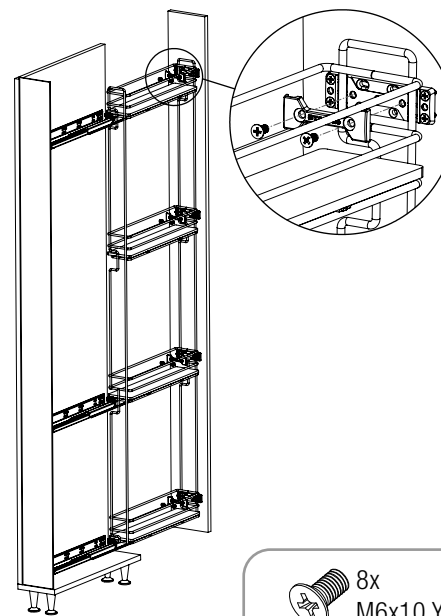

• ÇİFT AÇILIM GİZLİ RAYLI 4 SEPETLİK AHŞAP TABANLI 15 CM ŞİŞELİK MONTAJ ŞEMASI (SAĞ)

• 15 CM BOTTLE HOLDER WITH FULL EXTENSION UNDERMOUNT RAIL AND 4 WOODEN BOTTOM BASKETS MOUNTING INSTRUCTION (RIGHT)

STARAX

A-1

A-2

9x
3.5x16

B-1

C-1

6x
M4x8 YSB

D-1

D-2

16x
3.5x16

E-1

8x
M6x10 YHB

E-2

8x
M6x10 YSB

- ÇİFT AÇILIM GİZLİ RAYLI 4 SEPETLİ AHŞAP TABANLI 15 CM ŞİŞELİK MONTAJ ŞEMASI (SOL)
- 15 CM BOTTLE HOLDER WITH FULL EXTENSION UNDERMOUNT RAIL AND 4 WOODEN BOTTOM BASKETS MOUNTING INSTRUCTION (LEFT)