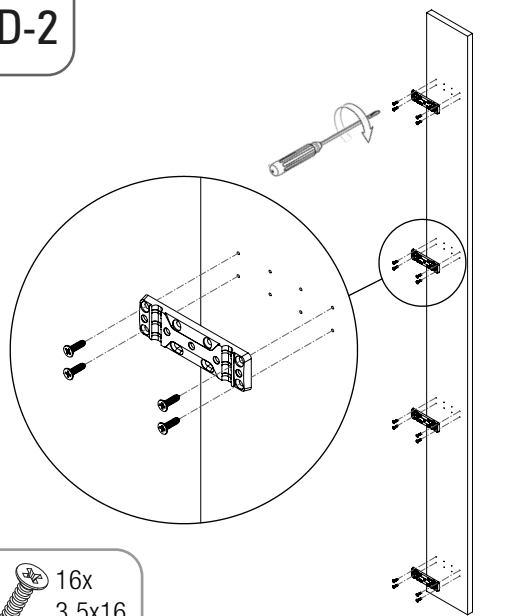

• ÇİFT AÇILIM GİZLİ RAYLI 4 SEPETLİK AHŞAP TABANLI 15 CM ŞİŞELİK MONTAJ ŞEMASI (SAĞ)

• 15 CM BOTTLE HOLDER WITH FULL EXTENSION UNDERMOUNT RAIL AND 4 WOODEN BOTTOM BASKETS MOUNTING INSTRUCTION (RIGHT)

STARAX

A-1

A-2

9x
3.5x16

B-1

C-1

6x
M4x8 YSB

D-1

D-2

16x
3.5x16

E-1

8x
M6x10 YHB

E-2

8x
M6x10 YSB

- ÇİFT AÇILIM GİZLİ RAYLI 4 SEPETLİ AHŞAP TABANLI 15 CM ŞİŞELİK MONTAJ ŞEMASI (SOL)
- 15 CM BOTTLE HOLDER WITH FULL EXTENSION UNDERMOUNT RAIL AND 4 WOODEN BOTTOM BASKETS MOUNTING INSTRUCTION (LEFT)