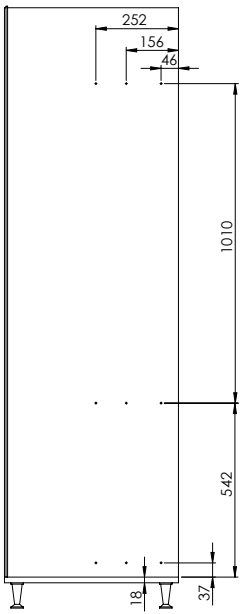

• ÇİFT AÇILIM GİZLİ RAYLI 4 SEPETLİK AHŞAP TABANLI 15 CM ŞİŞELİK MONTAJ ŞEMASI (SAĞ)

• 15 CM BOTTLE HOLDER WITH FULL EXTENSION UNDERMOUNT RAIL AND 4 WOODEN BOTTOM BASKETS MOUNTING INSTRUCTION (RIGHT)

STARAX

A-1

A-2

9x
3.5x16

B-1

C-1

6x
M4x8 YSB

D-1

D-2

16x
3.5x16

E-1

8x
M6x10 YHB

E-2

8x
M6x10 YSB

- ÇİFT AÇILIM GİZLİ RAYLI 4 SEPETLİ AHŞAP TABANLI 15 CM ŞİŞELİK MONTAJ ŞEMASI (SOL)
- 15 CM BOTTLE HOLDER WITH FULL EXTENSION UNDERMOUNT RAIL AND 4 WOODEN BOTTOM BASKETS MOUNTING INSTRUCTION (LEFT)