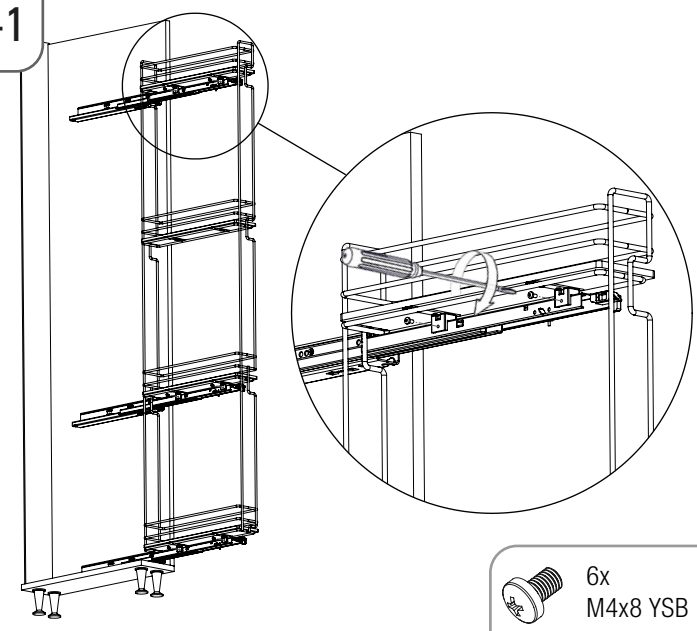

• ÇİFT AÇILIM GİZLİ RAYLI 4 SEPETLİK AHŞAP TABANLI 15 CM ŞİŞELİK MONTAJ ŞEMASI (SAĞ)

• 15 CM BOTTLE HOLDER WITH FULL EXTENSION UNDERMOUNT RAIL AND 4 WOODEN BOTTOM BASKETS MOUNTING INSTRUCTION (RIGHT)

STARAX

A-1

A-2

9x
3.5x16

B-1

C-1

6x
M4x8 YSB

D-1

D-2

16x
3.5x16

E-1

8x
M6x10 YHB

E-2

8x
M6x10 YSB

- ÇİFT AÇILIM GİZLİ RAYLI 4 SEPETLİ AHŞAP TABANLI 15 CM ŞİŞELİK MONTAJ ŞEMASI (SOL)
- 15 CM BOTTLE HOLDER WITH FULL EXTENSION UNDERMOUNT RAIL AND 4 WOODEN BOTTOM BASKETS MOUNTING INSTRUCTION (LEFT)