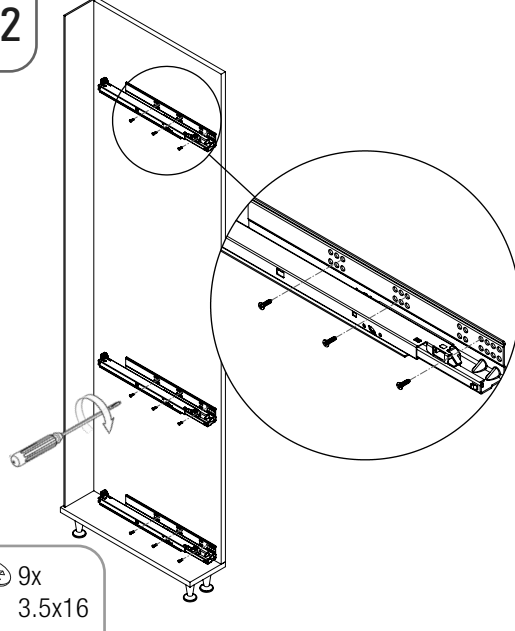

• ÇİFT AÇILIM GİZLİ RAYLI 4 SEPETLİK AHŞAP TABANLI 15 CM ŞİŞELİK MONTAJ ŞEMASI (SAĞ)

• 15 CM BOTTLE HOLDER WITH FULL EXTENSION UNDERMOUNT RAIL AND 4 WOODEN BOTTOM BASKETS MOUNTING INSTRUCTION (RIGHT)

STARAX

A-1

A-2

9x
3.5x16

B-1

C-1

6x
M4x8 YSB

D-1

D-2

16x
3.5x16

E-1

8x
M6x10 YHB

E-2

8x
M6x10 YSB

- ÇİFT AÇILIM GİZLİ RAYLI 4 SEPETLİ AHŞAP TABANLI 15 CM ŞİŞELİK MONTAJ ŞEMASI (SOL)
- 15 CM BOTTLE HOLDER WITH FULL EXTENSION UNDERMOUNT RAIL AND 4 WOODEN BOTTOM BASKETS MOUNTING INSTRUCTION (LEFT)